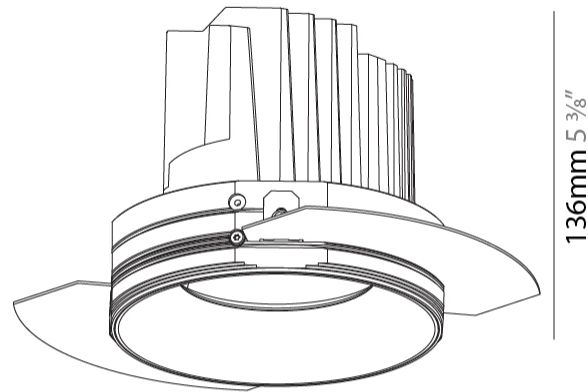

GENERAL

Series: Bioniq
Subseries: Bioniq Round Semi Adjustable
Brand: Prolicht
Division: Architectural
Mounting Type: Trimless
Mounting Location: Ceiling
Subcategory: Downlight

PHYSICAL

Shape: Round
Diameter (mm): 125
Diameter (in): 4 ¹⁵/₁₆
Height (mm): 136
Height (in): 5 ³/₈
Ceiling Thickness (mm): 10 / 12.5 / 15 / 25
Ceiling Thickness (in): 3/8 or 1/2 or 9/16 or 1
Min. Recessing Depth (mm): 150
Min. Recessing Depth (in): 5 ⁷/₈
Light Distribution: Adjustable / Downlight
Fixture Finish: SSR / BKV / CWI / CRY / HAB / LAG / UFT / ITA / RUA / RUR / MIC / FTG / MYG / TWT / LOD / PUS / FRO / FUP / KIA / POP / BLS / SPG / MEY / GOH / GUM / CHC / COM / ABZ / JAG / OBR / MOS / ROR
Fixture Material: Aluminum Die Cast

ELECTRICAL

Lamp Type: LED (Zhaga Standard)
Input Wattage (W): 27.6
Total Output Wattage (W): 25.10
Driver Included: No
Driver Location: Recessed Housing
Input Voltage (V): 120 - 277
Constant Current (MA): 700mA

LED

Number of LEDs: 1
Color Temperature (°K): 2700 / 3000 / 3500 / 4000
Max. Delivered Lumen (lm): 2030 / 2080 / 2186 / 2230
Nominal Lumen (lm): 3210 / 3290 / 3459 / 3530
Efficiency (%): 63.1/61.5/63.2%
Lamp Life (hrs): 50000

OPTICAL

Reflector°: 10, 16, 36

RATINGS AND CERTIFICATIONS

Certified By: Certified for North American Standards
IP rating: IP20

Ø 136mm 5 ³/₈"

140mm 5 1/2"	150mm 5 7/8"	10 | 12 1/2 | 15 | 25mm 3/8" | 1/2" | 9/16" | 1"	10°	355°		
A